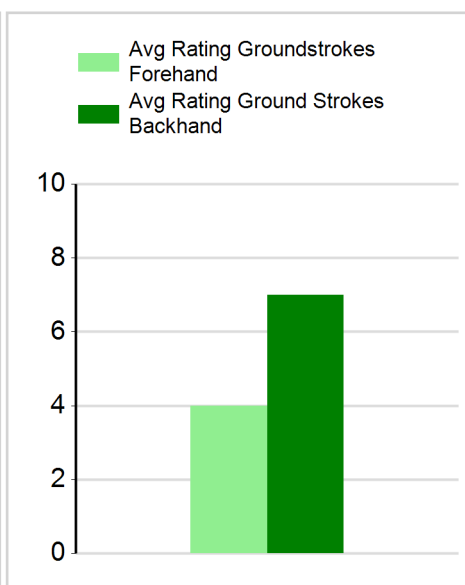

Matches in this Report

This post match report compiles data from these matches:

4/8/2011

Score: 6-3

You (AC)

VS Scott Donner(AB)

Averages of General Match Stats

First Serve: 4
Second Serve: 7
Return Forehand: 6
Return Backhand: 5

General Ratings

First Serve:	4	Second Serve:	7
Serve Return:	6	Server Return Backhand:	5
Groundstrokes:	4	Groundstrokes Backhand:	7
Approach/Volley:	4	Server Return Backhand:	6

Ratings for Specific Shot Patterns